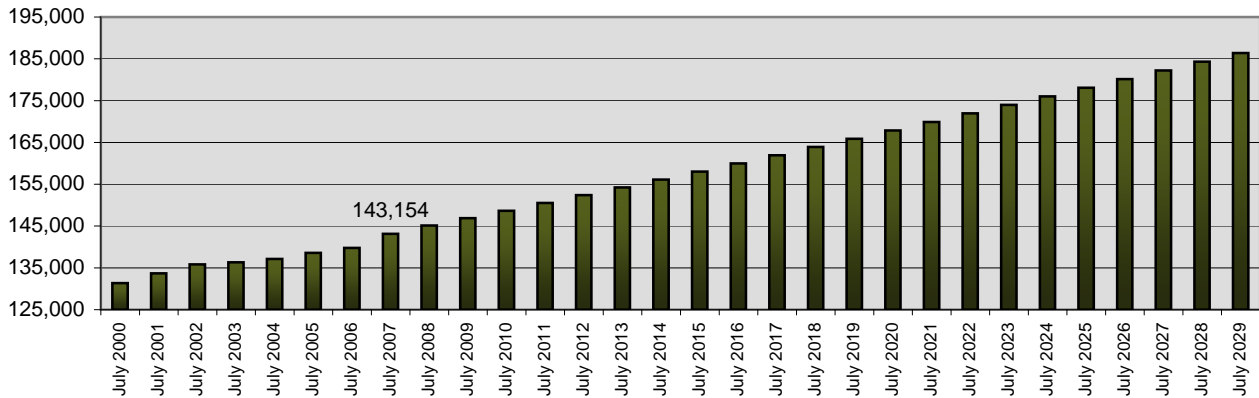

Population Overview

Alamance Area

Alamance Area consists of Alamance, Caswell, Chatham, Davidson, Durham, Forsyth, Guilford, Orange, Person, Randolph, Rockingham & Wake counties.

Alamance Area Population

	Apr 1980	Apr 1990	Jul 2000	Jul 2007	% Growth 80-90	% Growth 90-00	% Growth 00-07
Alamance County	99,319	108,213	131,367	143,154	9%	21%	9%
Alamance Area	1,562,068	1,832,436	2,314,912	2,665,071	17%	26%	15%
North Carolina	5,880,095	6,632,448	8,078,333	9,069,398	13%	22%	12%

Alamance County Population Estimates & Projections

Alamance County Demographics

July 2007

	Female	Male	Age Distribution	
Population	73,681	69,473	Age 0-17	34,722 (24%)
Percent of Population	51%	49%	Age 18-24	15,147 (11%)
Median Age	37.8	35.5	Age 25-44	39,415 (28%)
			Age 45-59	28,084 (20%)
Median Age of Total Population	36.6		Age 60 - 74	16,467 (12%)
			Age 75+	9,319 (7%)