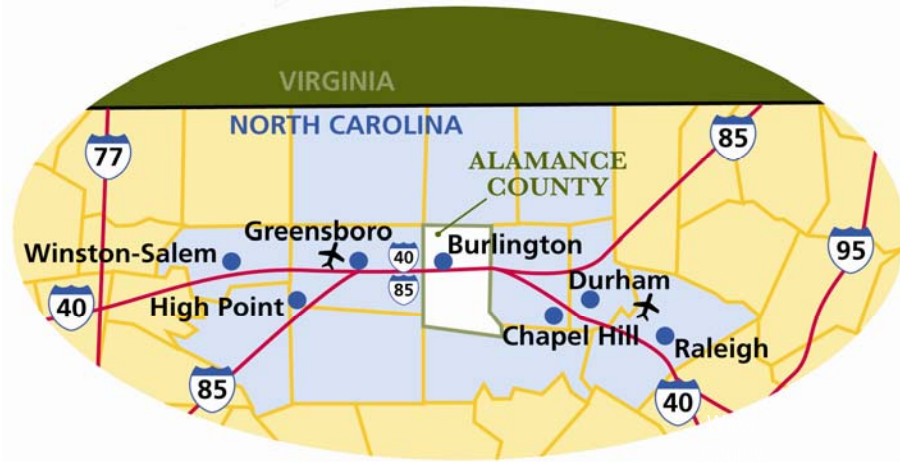

Population Overview

Alamance Area

Alamance Area consists of Alamance, Caswell, Chatham, Davidson, Durham, Forsyth, Guilford, Orange, Person, Randolph, Rockingham & Wake counties.

Alamance Area Population

	Apr 1980	Apr 1990	Jul 2000	Jul 2007	% Growth 80-90	% Growth 90-00	% Growth 00-07
Alamance County	99,319	108,213	131,367	143,154	9%	21%	9%
Alamance Area	1,562,068	1,832,436	2,314,912	2,665,071	17%	26%	15%
North Carolina	5,880,095	6,632,448	8,078,333	9,069,398	13%	22%	12%

Alamance County Population Estimates & Projections

Alamance County Demographics

July 2007

	Female	Male	Age Distribution	
Population	73,681	69,473	Age 0-17	34,722 (24%)
Percent of Population	51%	49%	Age 18-24	15,147 (11%)
Median Age	37.8	35.5	Age 25-44	39,415 (28%)
			Age 45-59	28,084 (20%)
Median Age of Total Population	36.6		Age 60 - 74	16,467 (12%)
			Age 75+	9,319 (7%)