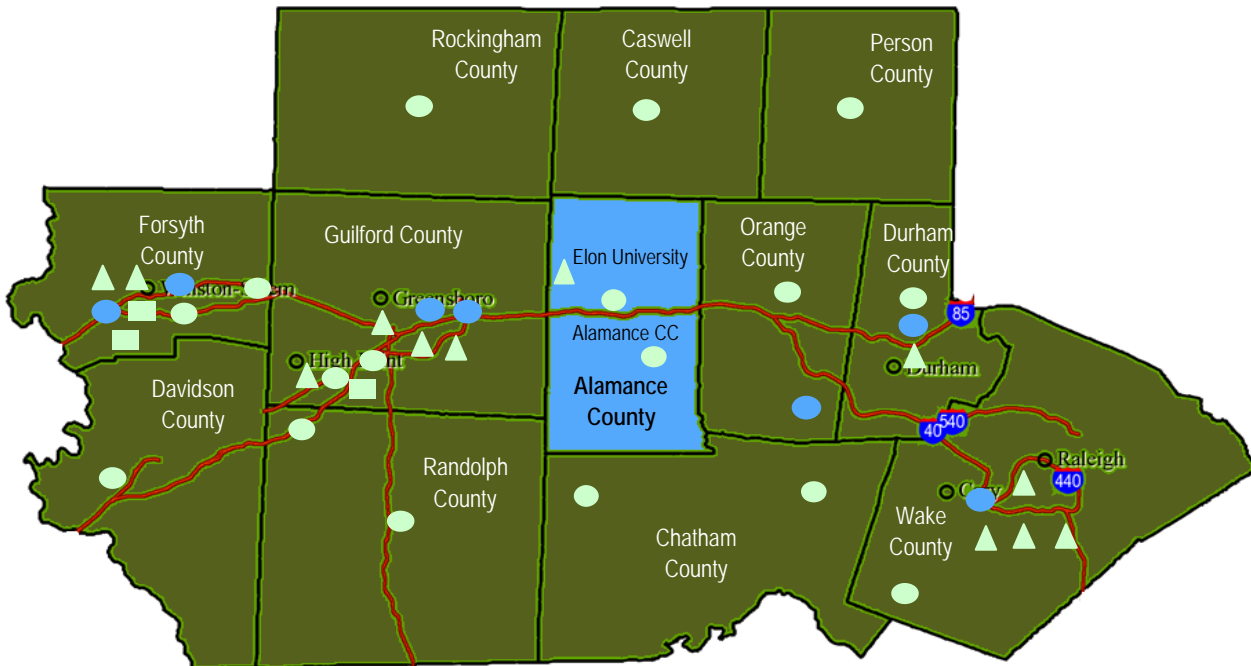

## Alamance County Institutions

## Alamance Area Institutions

Alamance Area consists of Alamance, Caswell, Chatham, Davidson, Durham, Forsyth, Guilford, Orange, Person, Randolph, Rockingham & Wake counties.

## Community Colleges

Serving the Alamance Area

Community College	County	2008 Spring Enrollment	Full-Time Faculty	Locations
Alamance Community College	Alamance	9,297	108	Graham, Burlington Sanford, Pittsboro, Lillington, Siler City
Central Carolina Community College	Chatham	11,837	162	Siler City
Davidson County Community College	Davidson	9,582	97	Lexington, Mocksville
Durham Technical Community College	Durham/Orange	13,521	154	Durham, Hillsborough
Forsyth Technical Community College	Forsyth	17,151	181	Winston-Salem, Kernersville, King Jamestown, Greensboro, High Point
Guilford Technical Community College	Guilford	23,650	263	Roxboro, Yanceyville
Piedmont Community College	Caswell, Person	5,296	91	Asheboro, Archdale
Randolph Community College	Randolph	6,560	65	Wentworth
Rockingham Community College	Rockingham	5,744	69	Wentworth
Wake Technical Community College	Wake	32,832	434	Raleigh