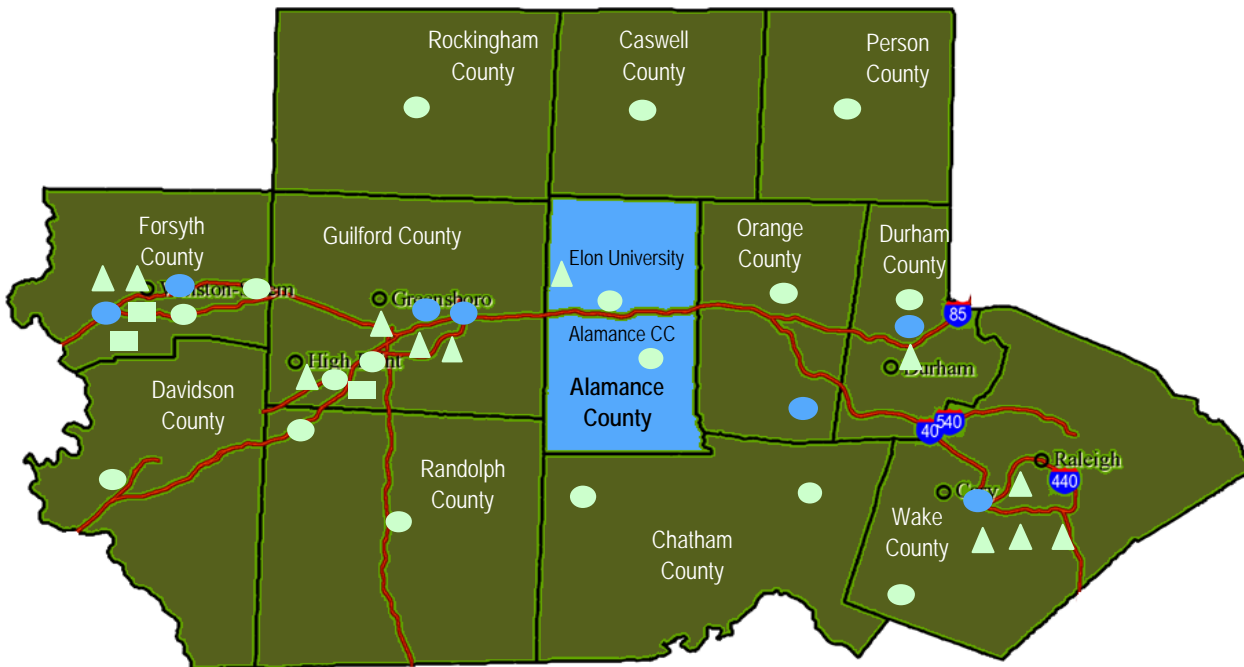

Higher Education

Alamance County Institutions

Elon University

- Average class size of 22 and a student/faculty ratio of 14-1
- 84% of the 291 full-time faculty hold the highest degrees in their fields
- Offers 49 majors, the most popular being business, communications, psychology, biology and education
- Ranked #3 among 127 master's-level Southern universities in the 2007 by the *U.S. News & World Report*
- Elon University School of Law opened in Greensboro fall 2006 with a charter class of 115

Alamance Community College

- Offers 46 educational programs. The College has 33 associate in applied science, 16 diploma, and 27 certificate offerings, plus an associate in arts and an associate in science program.
- One in six Alamance County adults takes a class at ACC annually (about 16,000 individuals).
- ACC has 81 curriculum course offerings online.
- Fifty-four percent of the faculty have masters degrees while nine percent hold doctorates.
- Nearly all ACC students are employed within one year of graduation.

Alamance Area Institutions

Alamance Area consists of Alamance, Caswell, Chatham, Davidson, Durham, Forsyth, Guilford, Orange, Person, Randolph, Rockingham & Wake counties.

Map Legend

- Public 4-year (7)
- ▲ Private 4-year (12)
- Community College (17)
- Jr. College (3)