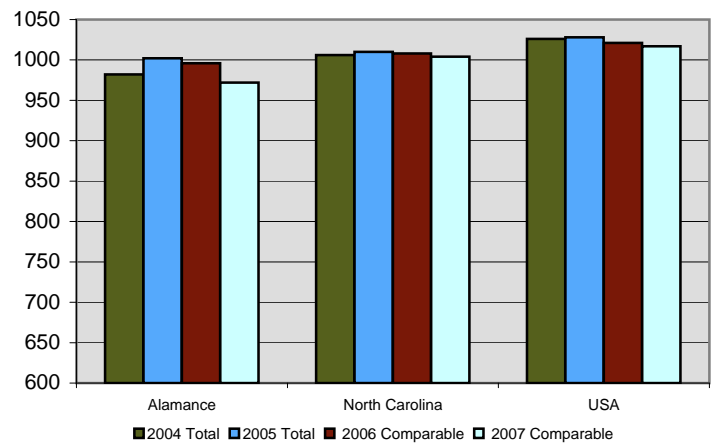

SAT Scores

Alamance County Charter Schools

School	Grades
Clover Garden	K-12
New Century/The Hawbridge School	9-12
River Mill Academy	K-12
Total Enrollment (Charter Schools)	1,131

Note: 2006 & 2007 SAT scores omit the new writing component in order to compare directly with previous scores.

Alamance County Area Chamber of Commerce
610 S. Lexington Avenue ▲ P.O. Box 450 ▲ Burlington, NC 27216
Phone: 336-228-1338 ▲ Fax: 336-228-1330 ▲ www.choosealamancenc.com

Source: NC Dept. of Public Instruction, NC Division of Non-Public Education
Updated: April 2009