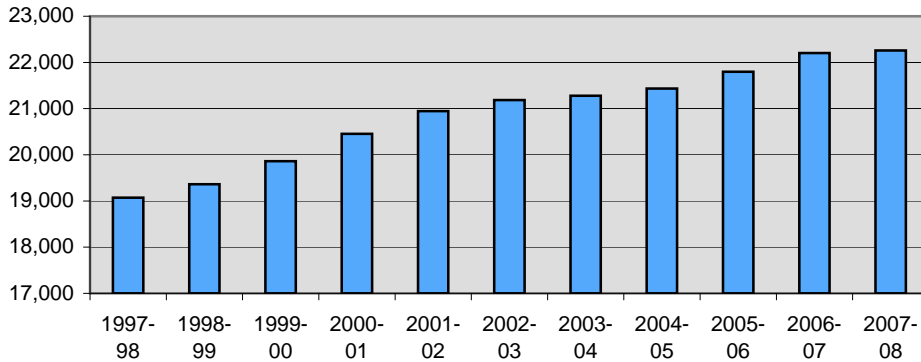

Alamance County Schools

Alamance County Public Schools

Elementary Schools:	20
Middle Schools:	7
High Schools:	7
Combined Schools:	1
Total Public Schools:	35

**Alamance County Schools
Average Daily Membership of Students**

Average Daily Membership

2003-04	21,280
2004-05	21,435
2005-06	21,799
2006-07	22,202
2007-08	22,260

2005-06 Per Pupil Expenditure

Alamance County	\$6,891.12
North Carolina	\$7,596.15

- Alamance-Burlington School System is the 15th largest school district in North Carolina
- 70% of instruction staff with Bachelor's Degrees & 26% with Master's/Advanced Degrees
- 2006-2007 was a record-breaking year for the highest enrollment, most graduates, most scholarship dollars