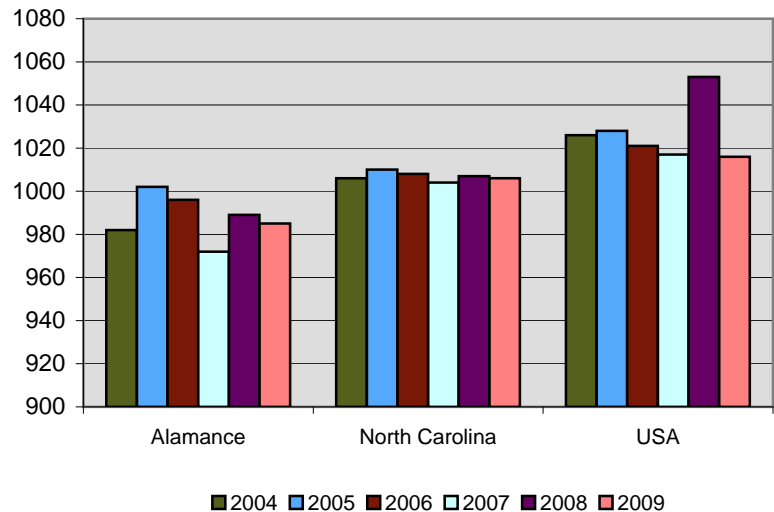

SAT Scores

Alamance County Charter Schools

School	Grades
Clover Garden	K-12
The Hawbridge School	9-12
River Mill Academy	K-12
Total Enrollment (Charter Schools)	1,137

Note: 2006 - 09 SAT scores omit the new writing component in order to compare directly with previous scores.

Alamance County Area Chamber of Commerce
610 S. Lexington Avenue ▲ P.O. Box 450 ▲ Burlington, NC 27216
Phone: 336-228-1338 ▲ Fax: 336-228-1330 ▲ www.choosealamancenc.com

Source: NC Dept. of Public Instruction,
NC Division of Non-Public Education
Updated: May 2010