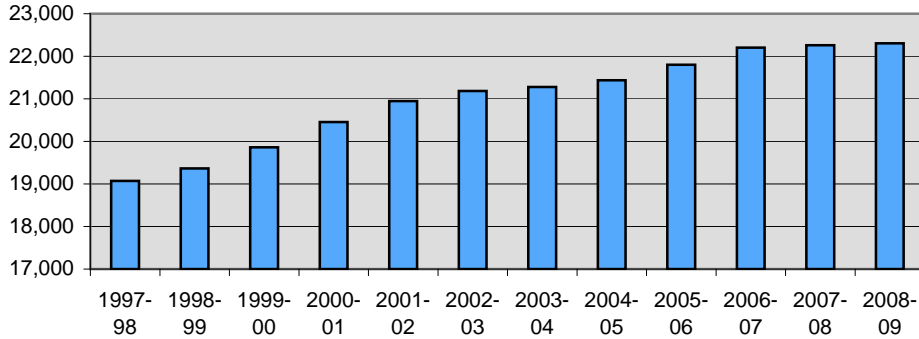

Alamance County Schools

Alamance County Public Schools

Elementary Schools:	20
Middle Schools:	7
High Schools:	7
Combined Schools:	1
Total Public Schools:	35

**Alamance County Schools
Average Daily Membership of Students**

Average Daily Membership

2003-04	21,280
2004-05	21,435
2005-06	21,799
2006-07	22,202
2007-08	22,260
2008-09	22,304

2007-08 Per Pupil Expenditure

Alamance County	\$5,351
North Carolina	\$8,663

- Alamance-Burlington School System is the 15th largest school district in North Carolina
- 70% of instruction staff with Bachelor's Degrees & 26% with Master's/Advanced Degrees