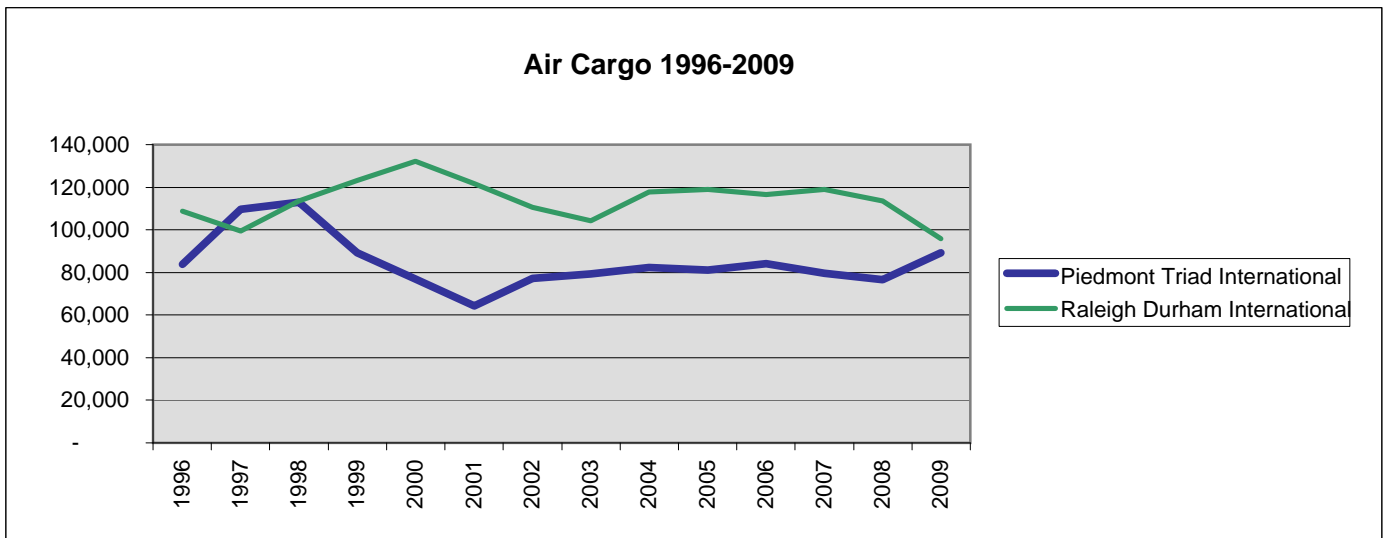

Air Passenger Traffic

Year	Piedmont Triad International	Raleigh Durham International
2000	2,781,605	10,438,585
2001	2,608,725	9,584,087
2002	2,516,056	8,241,253
2003	2,569,543	7,912,547
2004	2,695,384	8,637,606
2005	2,600,924	9,303,904
2006	2,165,488	9,432,925
2007	2,180,974	10,037,424
2008	2,212,125	9,715,818
2009	1,714,424	8,973,409

Cargo in US Tons

Year	Piedmont Triad International	Raleigh Durham International
2000	76,811	132,251
2001	64,233	121,545
2002	77,065	110,546
2003	79,253	104,194
2004	82,403	117,711
2005	81,093	118,884
2006	84,195	116,497
2007	79,597	119,056
2008	76,536	113,577
2009	89,104	95,869