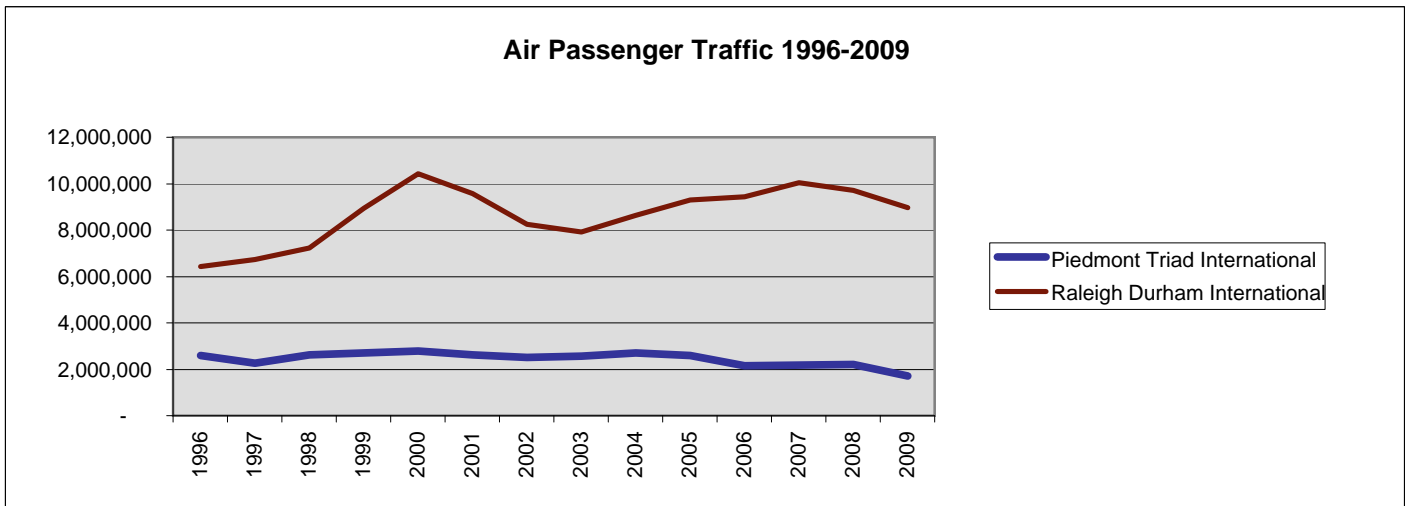

Air Transportation

Commercial Airports Serving the Alamance Area

Piedmont Triad International Airport
Raleigh Durham International Airport

61 Daily Arrivals & Departures
 270 Daily Arrivals & Departures

Daily Non-stop flights to:

Atlanta	Fort Lauderdale	New York, Kennedy
Baltimore/Washington	Hartford	New York LaGuardia
Boston	Houston	Orlando
Cancun, Mexico	Indianapolis	Philadelphia
Charlotte	Las Vegas	Phoenix
Chicago Midway	Los Angeles	Pittsburgh
Chicago O'Hare	London, U.K. Heathrow	St. Louis
Cincinnati	Memphis	Tampa-St. Petersburg
Cleveland	Miami	Toronto, Canada
Columbus	Milwaukee	Washington Dulles
Dallas-Ft. Worth	Minneapolis/St. Paul	Washington Reagan National
Denver	Nashville	
Detroit	Newark	

Air Passenger Traffic

Year	Piedmont Triad International	Raleigh Durham International
2000	2,781,605	10,438,585
2001	2,608,725	9,584,087
2002	2,516,056	8,241,253
2003	2,569,543	7,912,547
2004	2,695,384	8,637,606
2005	2,600,924	9,303,904
2006	2,165,488	9,432,925
2007	2,180,974	10,037,424
2008	2,212,125	9,715,818
2009	1,714,424	8,973,409

Cargo in US Tons

Year	Piedmont Triad International	Raleigh Durham International
2000	76,811	132,251
2001	64,233	121,545
2002	77,065	110,546
2003	79,253	104,194
2004	82,403	117,711
2005	81,093	118,884
2006	84,195	116,497
2007	79,597	119,056
2008	76,536	113,577
2009	89,104	95,869